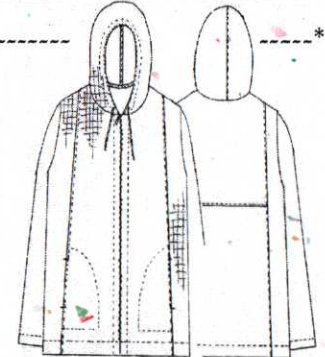

White

Black

Small Waffle

C-655  
Vest  
\$26  
(1XL; \$30)

C-519  
Top  
\$19  
(1XL; \$23)

C-695  
3/4 Sleeve Short Jacket  
\$29  
(1XL; \$33)

C-720  
3/4 Sleeve Jacket  
\$29

SW-202  
Vest  
\$26

SW-203  
jacket  
\$29

SW-204  
Hooded zipper Jacket  
\$32

Big Waffle

C-724  
Shawl Collar Jacket  
\$29

C-602  
Jacket  
\$28  
(1XL; \$32)

CL-418  
Jacket  
\$28  
(1XL; \$32)

BW-102  
Swing Short Jacket  
\$28