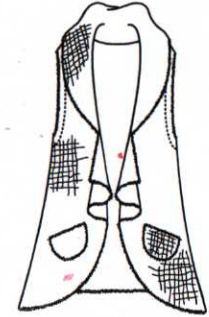

SW-203  
jacket  
\$29

SW-204  
Hooded zipper Jacket  
\$32

Big Waffle

C-724  
Shawl Collar Jacket  
\$29

C-602  
Jacket  
\$28  
(1XL; \$32)

CL-418  
Jacket  
\$28  
(1XL; \$32)

BW-102  
Swing Short Jacket  
\$28

BW-104  
Draped front Jacket  
\$32

BW-101  
Vest  
\$26

BW-103  
Cardigan  
Jacket  
\$29

Feather Waffle

C-685  
3/4 Sleeve Short Jacket  
\$28

C-686  
3/4 Sleeve Short Jacket  
\$28  
(1XL; \$32)

C-691  
Top  
\$20

FW-101  
Kimono Tunic  
\$22

C-692  
Hooded Jacket  
\$29(1XL; \$33)

FW-102  
Ruffle Jacket  
\$32

FW-103  
Draped Cardigan  
\$26