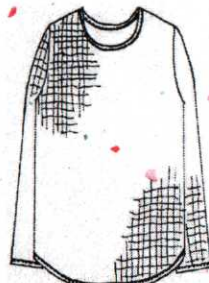

SW-203  
jacket  
\$29

SW-204  
Hooded zipper Jacket  
\$32

Big Waffle

C-724  
Shawl Collar Jacket  
\$29

C-602  
Jacket  
\$28  
(1XL; \$32)

CL-418  
Jacket  
\$28  
(1XL; \$32)

BW-102  
Swing Short Jacket  
\$28

BW-104  
Draped front Jacket  
\$32

BW-101  
Vest  
\$26

BW-103  
Cardigan  
Jacket  
\$29

Feather Waffle

C-685  
3/4 Sleeve Short Jacket  
\$28

C-686  
3/4 Sleeve Short Jacket  
\$28  
(1XL; \$32)

C-691  
Top  
\$20

FW-101  
Kimono Tunic  
\$22

C-692  
Hooded Jacket  
\$29(1XL; \$33)

FW-102  
Ruffle Jacket  
\$32

FW-103  
Draped Cardigan  
\$26