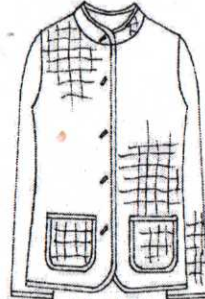

White

Black

Small Waffle

C-655  
Vest  
\$26  
(1XL; \$30)

C-519  
Top  
\$19  
(1XL; \$23)

C-695  
3/4 Sleeve Short Jacket  
\$29  
(1XL; \$33)

C-720  
3/4 Sleeve Jacket  
\$29

SW-202  
Vest  
\$26

SW-203  
jacket  
\$29

SW-204  
Hooded zipper Jacket  
\$32

Big Waffle

C-724  
Shawl Collar Jacket  
\$29

C-602  
Jacket  
\$28  
(1XL; \$32)

CL-418  
Jacket  
\$28  
(1XL; \$32)

BW-102  
Swing Short Jacket  
\$28

BW-104  
Draped front Jacket  
\$32

BW-101  
Vest  
\$26

BW-103  
Cardigan  
Jacket  
\$29

Feather Waffle

C-685  
3/4 Sleeve Short Jacket  
\$28

C-686  
3/4 Sleeve Short Jacket  
\$28  
(1XL; \$32)

C-691  
Top  
\$20