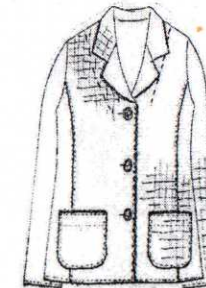

White

Black

Small Waffle

C-655  
Vest  
\$26  
(1XL; \$30)

C-519  
Top  
\$19  
(1XL; \$23)

C-695  
3/4 Sleeve Short Jacket  
\$29  
(1XL; \$33)

C-720  
3/4 Sleeve Jacket  
\$29

SW-202  
Vest  
\$26

SW-203  
jacket  
\$29

SW-204  
Hooded zipper Jacket  
\$32

Big Waffle

C-724  
Shawl Collar Jacket  
\$29

C-602  
Jacket  
\$28  
(1XL; \$32)

CL-418  
Jacket  
\$28  
(1XL; \$32)

BW-102  
Swing Short Jacket  
\$28