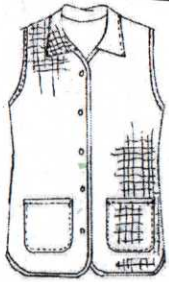

White

Black

Small Waffle

C-655  
Vest  
\$26  
(1XL; \$30)

C-519  
Top  
\$19  
(1XL; \$23)

C-695  
3/4 Sleeve Short Jacket  
\$29  
(1XL; \$33)

C-720  
3/4 Sleeve Jacket  
\$29

SW-202  
Vest  
\$26

SW-203  
jacket  
\$29

SW-204  
Hooded zipper Jacket  
\$32

Big Waffle

C-724  
Shawl Collar Jacket  
\$29

C-602  
Jacket  
\$28  
(1XL; \$32)

CL-418  
Jacket  
\$28  
(1XL; \$32)

BW-102  
Swing Short Jacket  
\$28