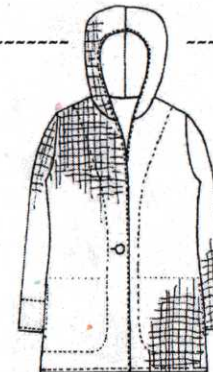

SW-203  
jacket  
\$29

SW-204  
Hooded zipper Jacket  
\$32

Big Waffle

C-724  
Shawl Collar Jacket  
\$29

C-602  
Jacket  
\$28  
(1XL; \$32)

CL-418  
Jacket  
\$28  
(1XL; \$32)

BW-102  
Swing Short Jacket  
\$28

BW-104  
Draped front Jacket  
\$32

BW-101  
Vest  
\$26

BW-103  
Cardigan  
Jacket  
\$29

Feather Waffle

C-685  
3/4 Sleeve Short Jacket  
\$28

C-686  
3/4 Sleeve Short Jacket  
\$28  
(1XL; \$32)

C-691  
Top  
\$20

FW-101  
Kimono Tunic  
\$22

C-692  
Hooded Jacket  
\$29(1XL; \$33)

FW-102  
Ruffle Jacket  
\$32

FW-103  
Draped Cardigan  
\$26