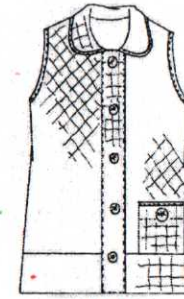

White

Black

Small Waffle

C-655  
Vest  
\$26  
(1XL; \$30)

C-519  
Top  
\$19  
(1XL; \$23)

C-695  
3/4 Sleeve Short Jacket  
\$29  
(1XL; \$33)

C-720  
3/4 Sleeve Jacket  
\$29

SW-202  
Vest  
\$26

SW-203  
jacket  
\$29

SW-204  
Hooded zipper Jacket  
\$32

Big Waffle

C-724  
Shawl Collar Jacket  
\$29

C-602  
Jacket  
\$28  
(1XL; \$32)

CL-418  
Jacket  
\$28  
(1XL; \$32)

BW-102  
Swing Short Jacket  
\$28

BW-104  
Draped front Jacket  
\$32

BW-101  
Vest  
\$26

BW-103  
Cardigan  
Jacket  
\$29

Feather Waffle

C-685  
3/4 Sleeve Short Jacket  
\$28

C-686  
3/4 Sleeve Short Jacket  
\$28  
(1XL; \$32)

C-691  
Top  
\$20