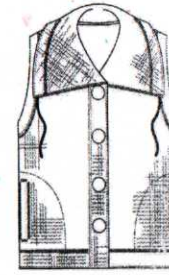

White

Black

Small Waffle

C-655  
Vest  
\$26  
(1XL; \$30)

C-519  
Top  
\$19  
(1XL; \$23)

C-695  
3/4 Sleeve Short Jacket  
\$29  
(1XL; \$33)

C-720  
3/4 Sleeve Jacket  
\$29

SW-202  
Vest  
\$26

SW-203  
jacket  
\$29

SW-204  
Hooded zipper Jacket  
\$32

Big Waffle

C-724  
Shawl Collar Jacket  
\$29

C-602  
Jacket  
\$28  
(1XL; \$32)

CL-418  
Jacket  
\$28  
(1XL; \$32)

BW-102  
Swing Short Jacket  
\$28