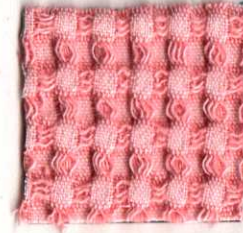

**\* Waffle Garment Dye Group \***

Daffodil

Honeydew

Mint

English Rose

Orchid

Sky Blue

Flax

White

Black

Small Waffle

C-655  
Vest  
\$26  
(1XL; \$30)

C-519  
Top  
\$19  
(1XL; \$23)

C-695  
3/4 Sleeve Short Jacket  
\$29  
(1XL; \$33)

C-720  
3/4 Sleeve Jacket  
\$29

SW-202  
Vest  
\$26