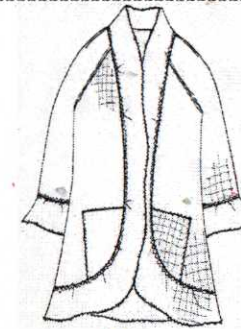

FW-102
Ruffle Jacket
$32