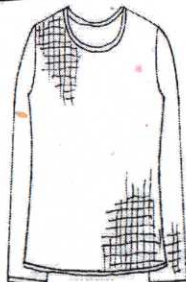

White

Black

Small Waffle

C-655  
Vest  
\$26  
(1XL; \$30)

C-519  
Top  
\$19  
(1XL; \$23)

C-695  
3/4 Sleeve Short Jacket  
\$29  
(1XL; \$33)

C-720  
3/4 Sleeve Jacket  
\$29

SW-202  
Vest  
\$26

SW-203  
jacket  
\$29

SW-204  
Hooded zipper Jacket  
\$32

Big Waffle

C-724  
Shawl Collar Jacket  
\$29

C-602  
Jacket  
\$28  
(1XL; \$32)

CL-418  
Jacket  
\$28  
(1XL; \$32)

BW-102  
Swing Short Jacket  
\$28