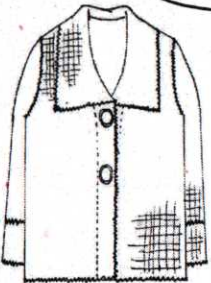

SW-203  
jacket  
\$29

SW-204  
Hooded zipper Jacket  
\$32

Big Waffle

C-724  
Shawl Collar Jacket  
\$29

C-602  
Jacket  
\$28  
(1XL; \$32)

CL-418  
Jacket  
\$28  
(1XL; \$32)

BW-102  
Swing Short Jacket  
\$28

BW-104  
Draped front Jacket  
\$32

BW-101  
Vest  
\$26

BW-103  
Cardigan  
Jacket  
\$29

Feather Waffle

C-685  
3/4 Sleeve Short Jacket  
\$28

C-686  
3/4 Sleeve Short Jacket  
\$28  
(1XL; \$32)

C-691  
Top  
\$20

FW-101  
Kimono Tunic  
\$22

C-692  
Hooded Jacket  
\$29(1XL; \$33)

FW-102  
Ruffle Jacket  
\$32

FW-103  
Draped Cardigan  
\$26