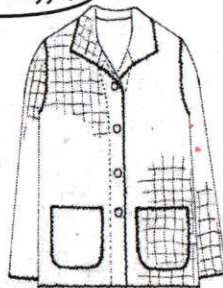

White

Black

Small Waffle

C-655  
Vest  
\$26  
(1XL; \$30)

C-519  
Top  
\$19  
(1XL; \$23)

C-695  
3/4 Sleeve Short Jacket  
\$29  
(1XL; \$33)

C-720  
3/4 Sleeve Jacket  
\$29

SW-202  
Vest  
\$26

SW-203  
jacket  
\$29

SW-204  
Hooded zipper Jacket  
\$32

Big Waffle

C-724  
Shawl Collar Jacket  
\$29

C-602  
Jacket  
\$28  
(1XL; \$32)

CL-418  
Jacket  
\$28  
(1XL; \$32)

BW-102  
Swing Short Jacket  
\$28

BW-104  
Draped front Jacket  
\$32

BW-101  
Vest  
\$26

BW-103  
Cardigan  
Jacket  
\$29

Feather Waffle

C-685  
3/4 Sleeve Short Jacket  
\$28

C-686  
3/4 Sleeve Short Jacket  
\$28  
(1XL; \$32)

C-691  
Top  
\$20