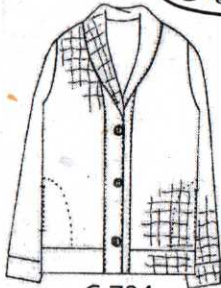

White

Black

Small Waffle

C-655  
Vest  
\$26  
(1XL; \$30)

C-519  
Top  
\$19  
(1XL; \$23)

C-695  
3/4 Sleeve Short Jacket  
\$29  
(1XL; \$33)

C-720  
3/4 Sleeve Jacket  
\$29

SW-202  
Vest  
\$26

SW-203  
jacket  
\$29

SW-204  
Hooded zipper Jacket  
\$32

Big Waffle

C-724  
Shawl Collar Jacket  
\$29

C-602  
Jacket  
\$28  
(1XL; \$32)

CL-418  
Jacket  
\$28  
(1XL; \$32)

BW-102  
Swing Short Jacket  
\$28