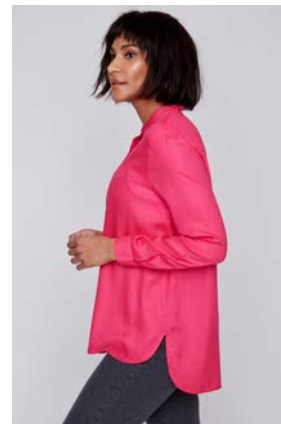

COCO Y CLUB

Est. 1995

Style: 2425408

Price: $27.50

SIZES: XS - S - M - L - XL - XXL

100% Rayon

Black

Dusty Orange

Green

Grey

Ivory

Raspberry

Steel Blue

Green