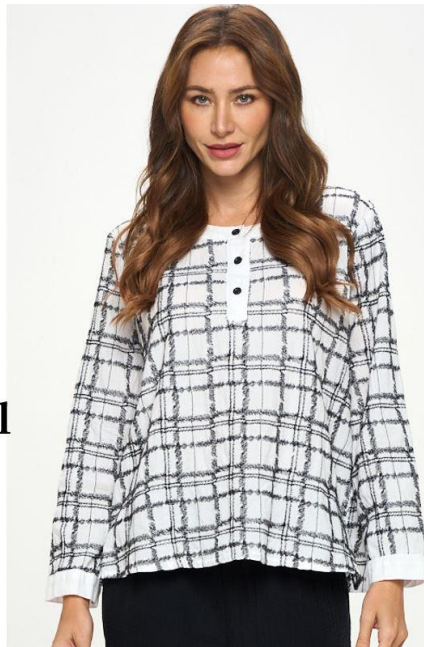

Yellow
Prepack 2-2-2-2

EC426 \$14

**Prepack
2-2-2-2**

**LD/Gunmetal
White**

Violet

**CJ102 Promo \$6 Pre-Pack 1-2-2-2
Silver**

Bluestone

Cobalt