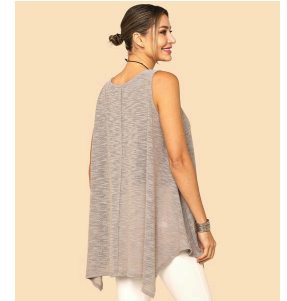

Pack: 4 S/M-2 L/XL
S/M - L/XL

Low Gage Knit Tank Tunic
JP11M INDIGO
22.00 USD / 0.00 USD

Pack: 4 S/M-2 L/XL
S/M - L/XL

Low Gage Knit Tank Tunic

JP11M CAMEL

22.00 USD / 0.00 USD

Pack: 4 S/M-2 L/XL
S/M - L/XL