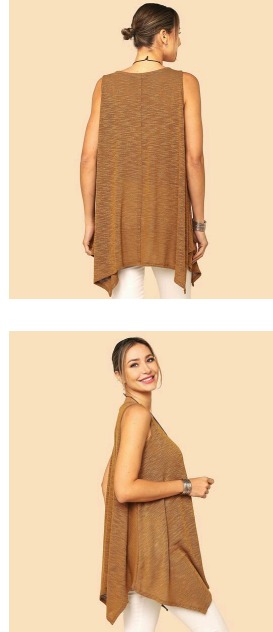

JP11M MOSS

22.00 USD / 0.00 USD

Pack: 4S/M - 2L/XL
S/M - L/XL

Low Gage Knit Tank Tunic

JP11M BARK

22.00 USD / 0.00 USD

Pack: 4 S/M-2 L/XL
S/M - L/XL

Low Gage Knit Tank Tunic
JP11M BRONZE
22.00 USD / 0.00 USD