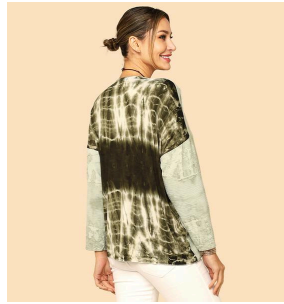

Hand Tie Dye Cap Sleeve

JP86TR MUSTARD

31.00 USD / 0.00 USD

Pack: 4 S/M-2 L/XL
S/M - L/XL

Hand Tie Dye 3/4 Sleeve

JP87TR BRICK

31.00 USD / 0.00 USD

Pack: 4S/M - 2L/XL
S/M - L/XL

Hand Tie Dye 3/4 Sleeve

JP87TR OAT

31.00 USD / 0.00 USD

Pack: 4 S/M-2 L/XL
S/M - L/XL

Hand Tie Dye 3/4 Sleeve

JP87TR CELERY

31.00 USD / 0.00 USD

Pack: 4 S/M-2 L/XL