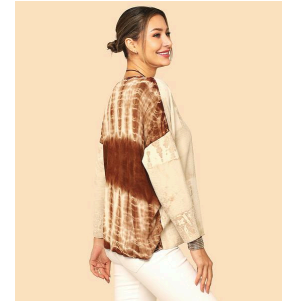

Hand Tie Dye Cap Sleeve

JP86TR MUSTARD

31.00 USD / 0.00 USD

Pack: 4 S/M-2 L/XL
S/M - L/XL

Hand Tie Dye 3/4 Sleeve

JP87TR BRICK

31.00 USD / 0.00 USD

Pack: 4S/M - 2L/XL
S/M - L/XL