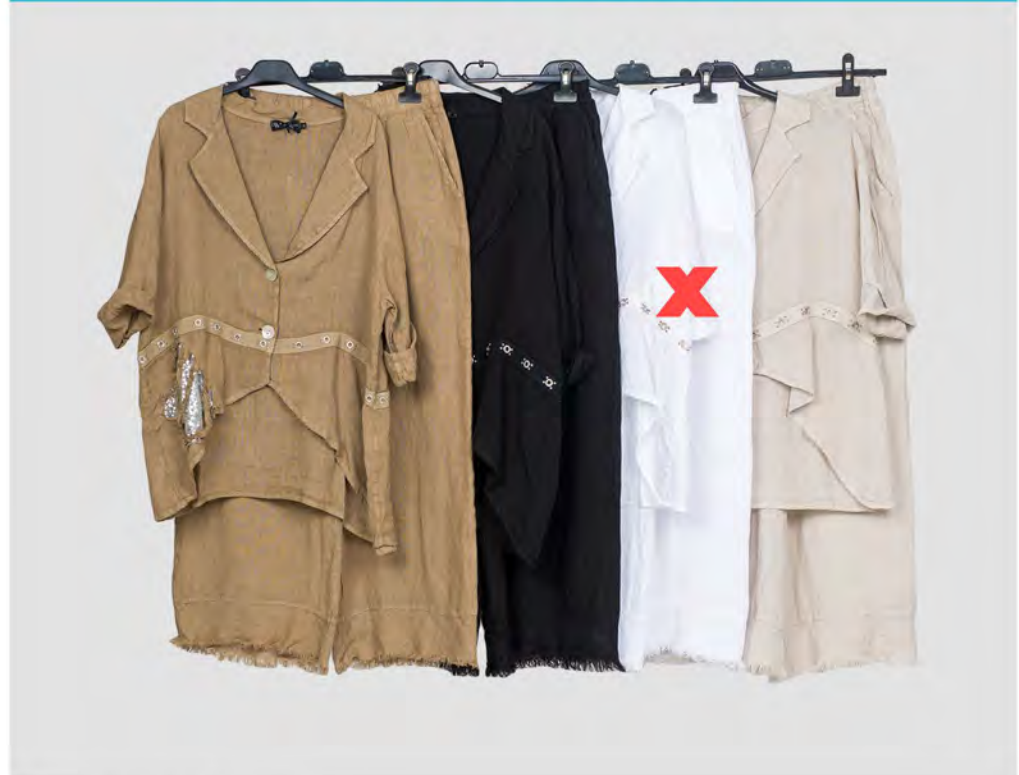

CAMEL / BLACK / WHITE / BEIGE