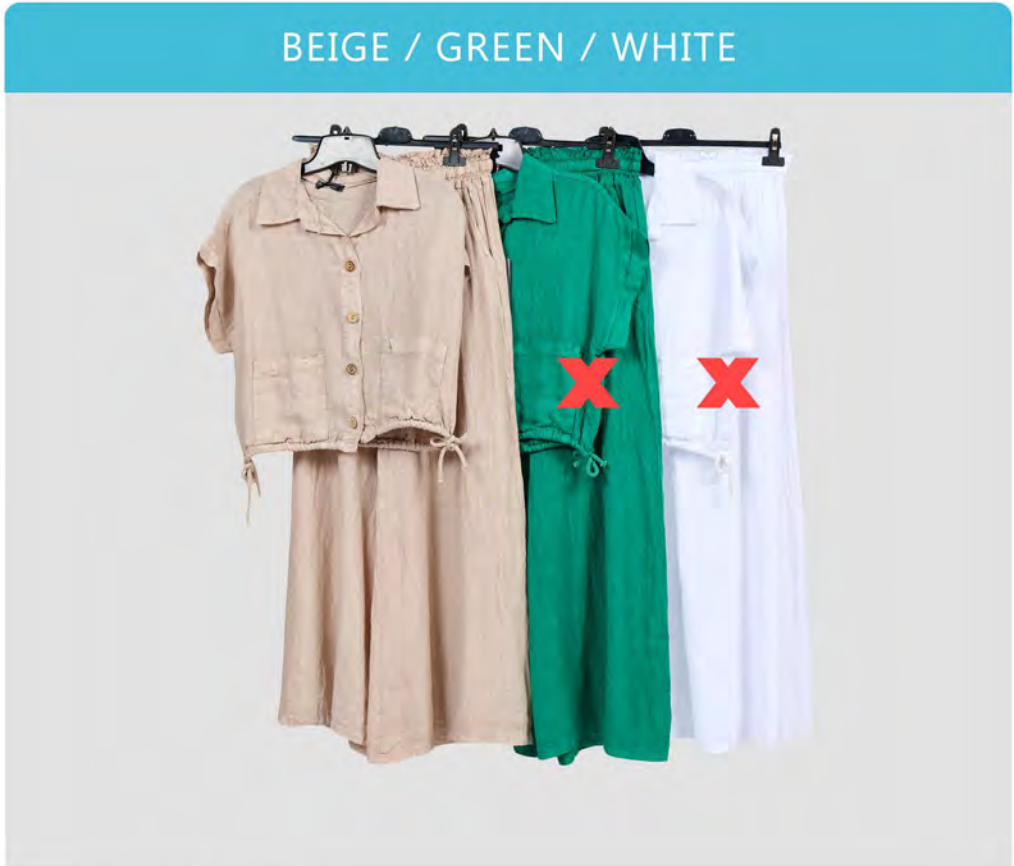

Set Price: 65.00\$

Size: (S/M)-(L/XL)

100% Linen

Colors Available:

- beige

Sold Out:

- green
- white

(SET ONLY) Style: 22103/22101