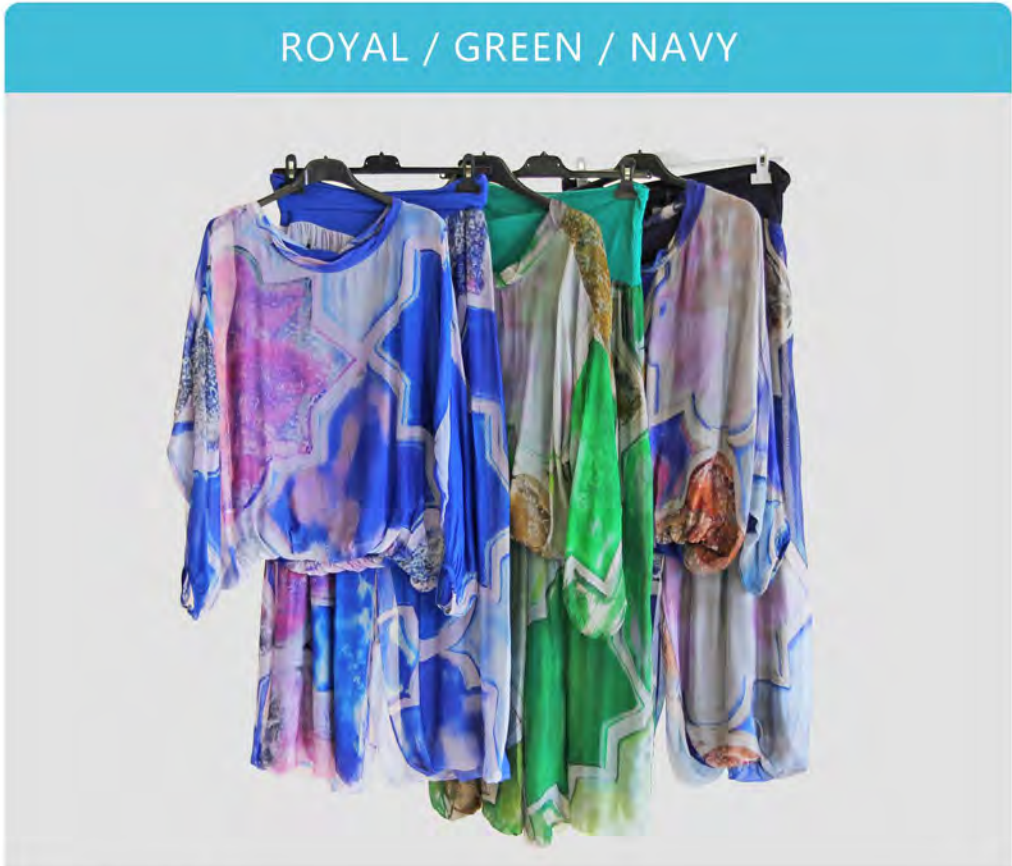

Colors Available:

- royal
- green
- navy

(SET ONLY) Style: 6071/9992

Price: 65.00$

Size: O/S

95% Viscose, 5% Elastic