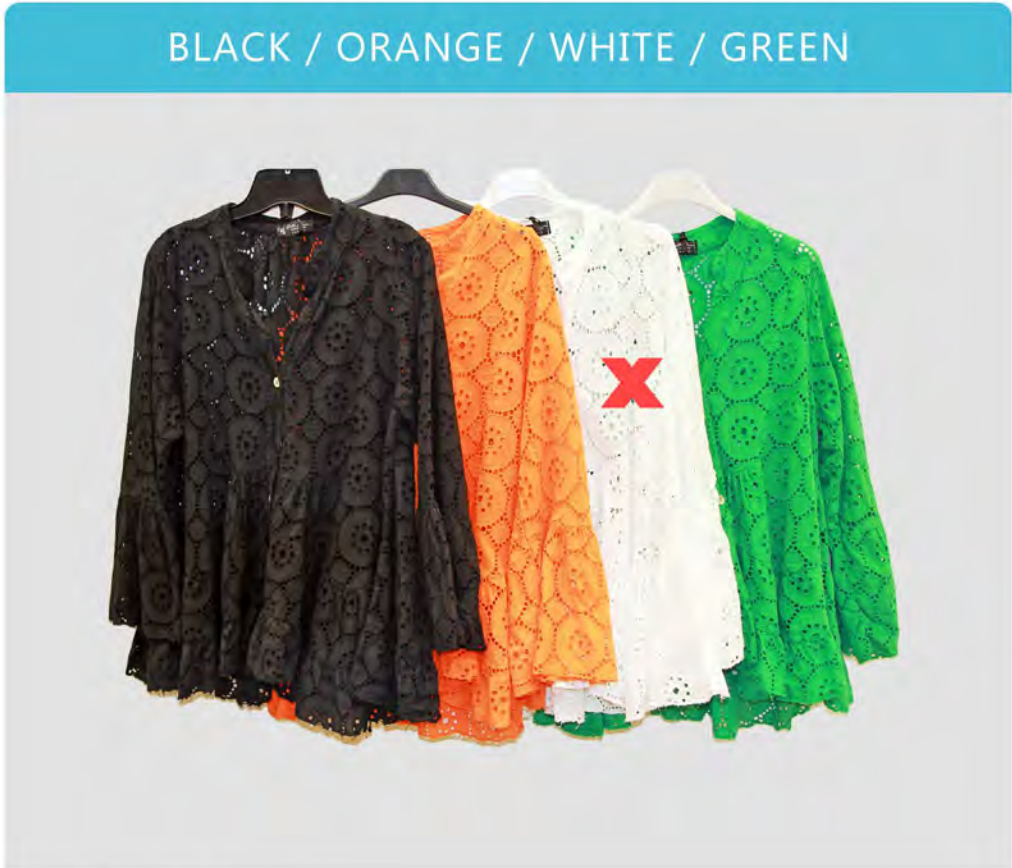

BLACK / ORANGE / WHITE / GREEN

Colors Available:

- black
- orange
- green

Sold Out:

- white

(TOP) Style: 11747
Price: 34.00$
Size: (S/M)-(L/XL)
100% Cotton