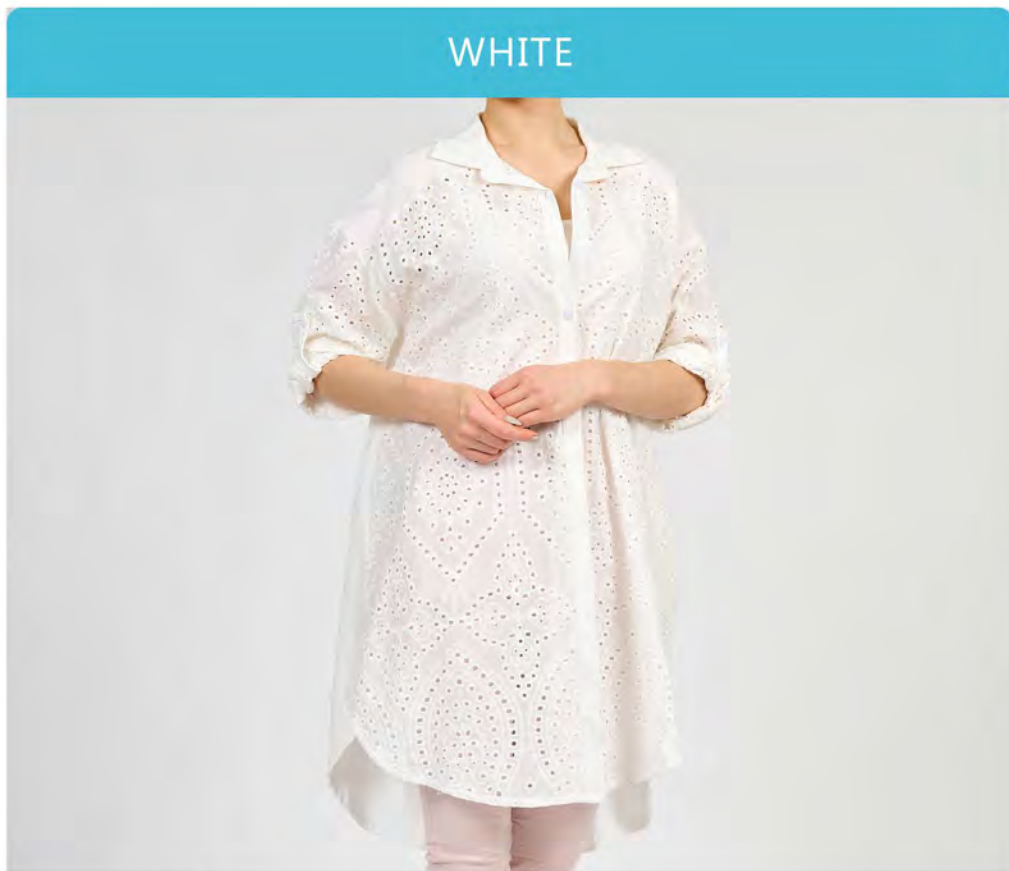

WHITE

Colors Available:

- white

(TUNIC) Style: 8740

Price: 35.00$

Size: (S/M)-(L/XL)

100% Cotton