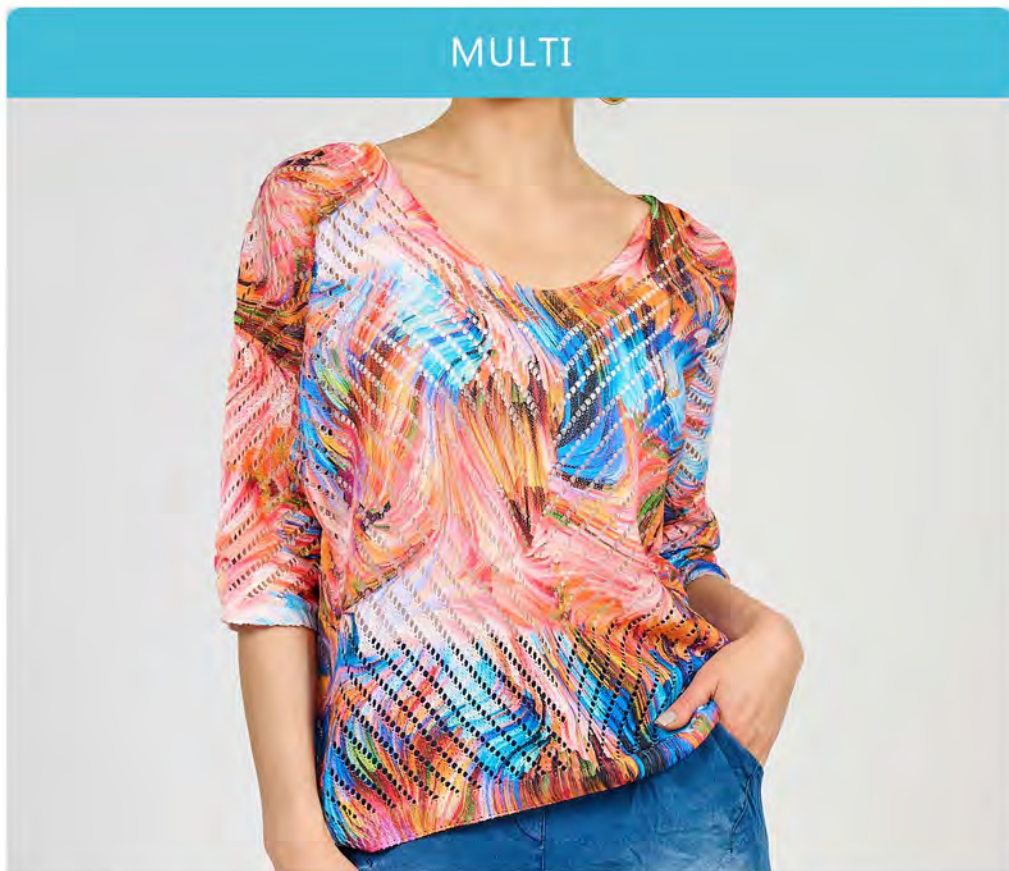

MULTI

Colors Available:

- multi

(TOP) Style: 001C

Price: 30.00$

Size: O/S

100% Polyester